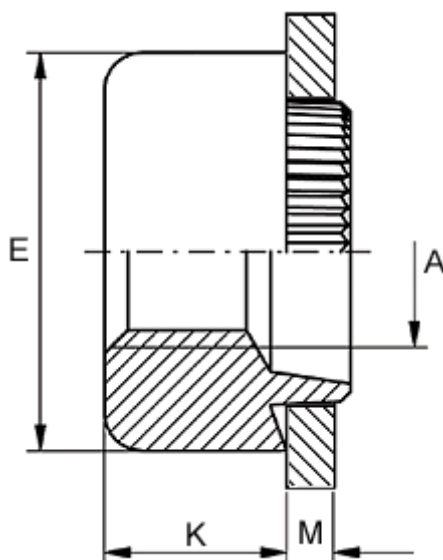

Article number: 12701000160120

Description: KLEE-coil 701 000 160.120

M16 Unhardened, zinc-pl. & chr. yellow

## Measures

---

Female thread A	= M16
Height K	= 10.0
Outer diameter E	= 25.0
Plate thickness	= 0.5 to 0.6
Recommended bore diameter for extreme load	= 19.0
Recommended bore diameter for normal use	= 20.0